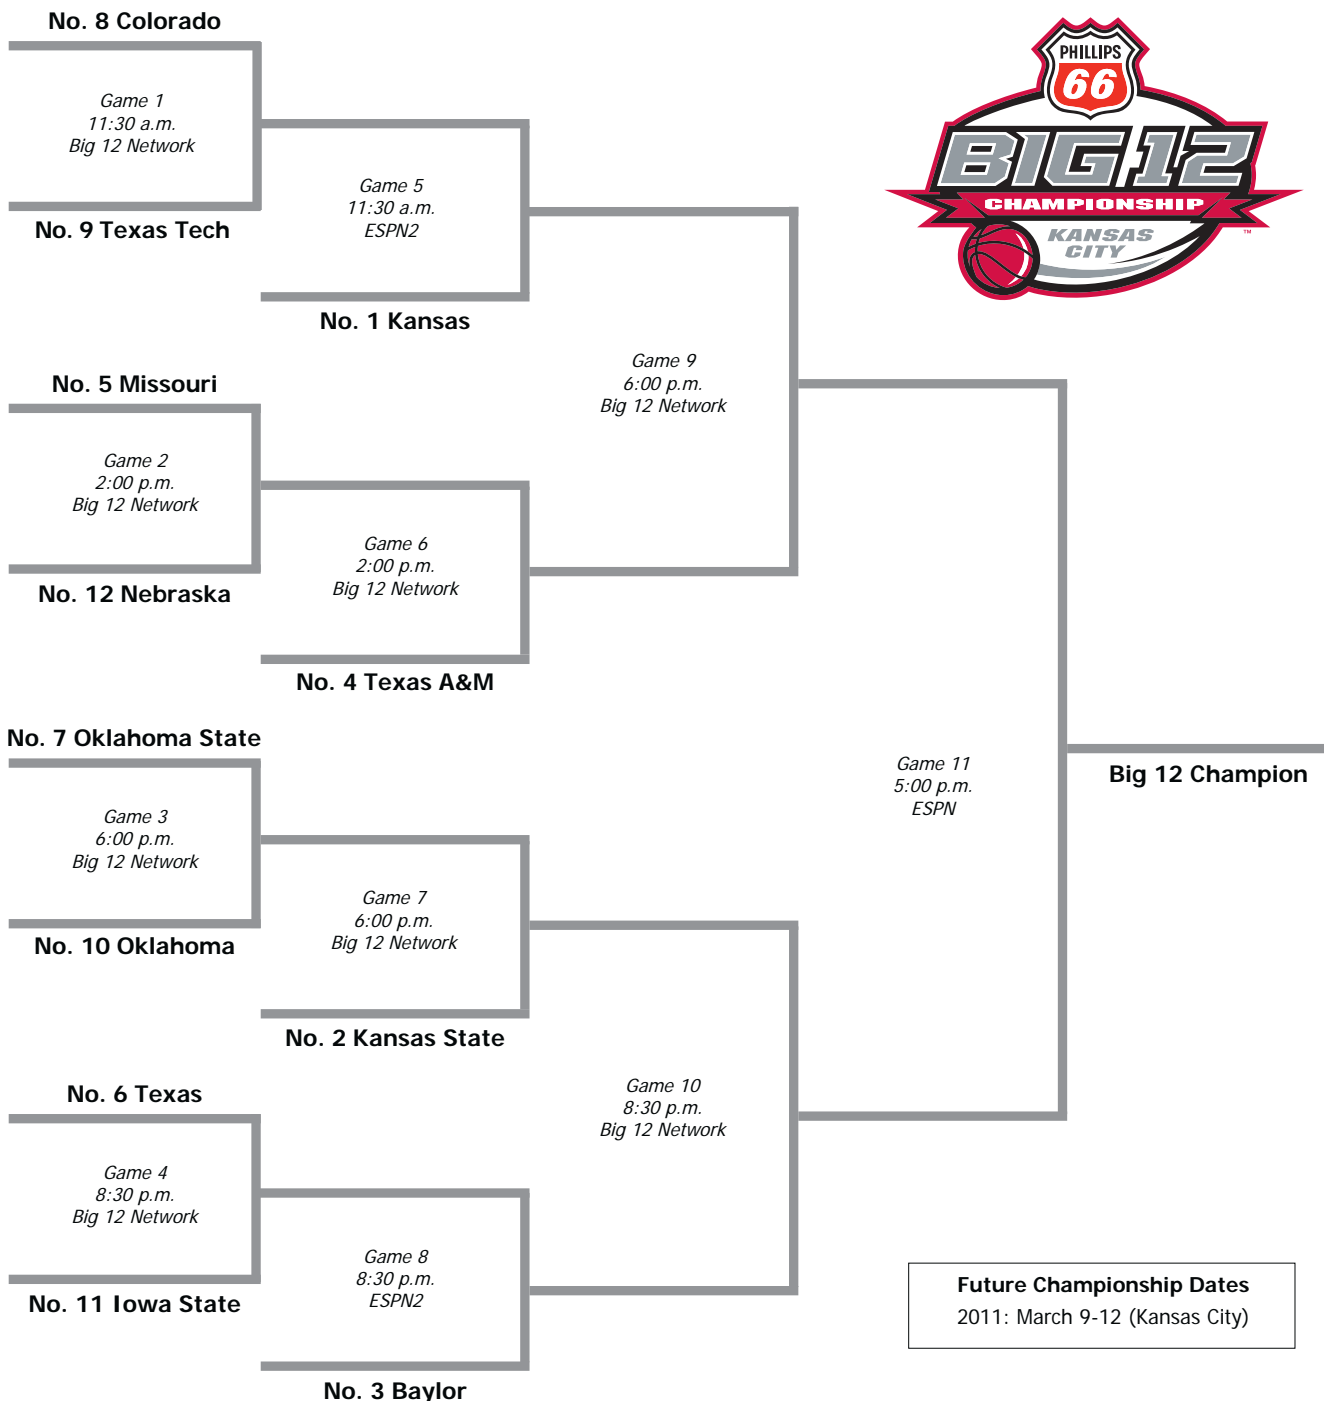

PHILLIPS 66 BIG 12 MEN'S BASKETBALL CHAMPIONSHIP

Wednesday - Saturday, March 10-13, 2010
Sprint Center -- Kansas City, Missouri

First Round
Wednesday, March 10

Quarterfinals
Thursday, March 11

Semifinals
Friday, March 12

Championship
Saturday, March 13

All times Central. Times and network lineups are subject to change
Telecasts on the Big 12 Network are syndicated by ESPN Regional Television throughout Big 12 markets
All Big 12 Network games will be carried outside conference markets on ESPN Full Court and ESPN360.com